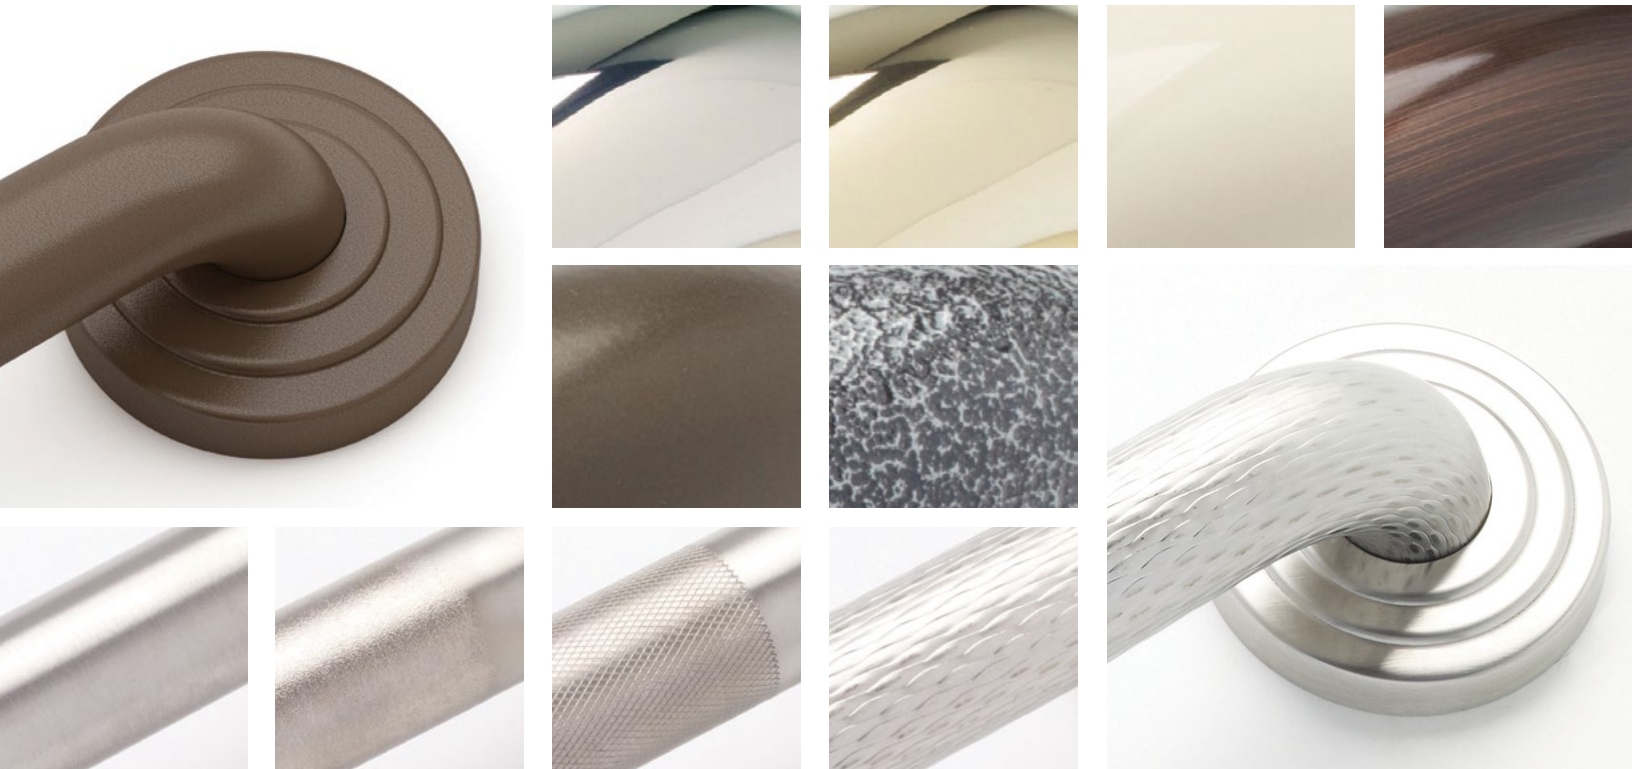

Making life easier

with style and confidence.

Signature Grab bars

For the look and for your security.

The Elcoma Signature series is a reflection of our Premier line of grab bars with additional decorative flange covers. This new series is a fantastic line of affordable grab bars that are available in all lengths with your choice of round or square flange covers.

Flange style

Round flange

Square flange

Grip options

Smooth

Peened

Knurled

Shurgrip (1.25" only)

Diameter (Inch):
1.25

Sizes (Inch):
12, 16, 18, 24, 30,
32, 36, 42, 48

White

Biscuit

Almond

Oil rubbed
bronze-light

Oil rubbed
bronze-dark

Old world
bronze

Brushed antique
venetian bronze

Brushed
chrome

Brushed
brass

Brushed
nickel

Chrome

Brass

Diameter (Inch):
1.25

Sizes (Inch):
12, 16, 18, 24,
36, 42